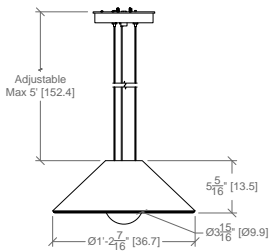

Cone Pendant

COB LED EDITION GLOBE TYPE

SERIES	Cone
MODEL	Pendant
EDITION	COB LED
TYPE	Globe Frosted Opal Glass
LUMEN OUTPUT + CONSUMPTION	LO: 420 lm 5.4 W 72.7 lm/W ST: 540 lm 7.2 W 72.7 lm/W HI: 720 lm 9.9 W 72.7 lm/W
OPTICS	Omni-Directional 340°
POWER INPUT	110-277V AC 50/60 Hz
WEIGHT	<3 lbs per foot <5 kg per metre
SUSPENSION	Adjustable up to specified length Standard: 5 ft 152 cm
MANUFACTURED IN	Toronto, ON, Canada
WARRANTY	10 year life cycle support 5 year warranty on parts Reclamation program available
CERTIFICATIONS	    

Cone Pendant

05. FELT ORIENTATION

FOI
Felt Outside + Inside

FOV +
Felt Outside + Veneer Inside

06. SIZE

S
14-7/16" Ø
4" Frosted Globe

L
17-3/8" Ø
6" Frosted Globe

07. DRIVER