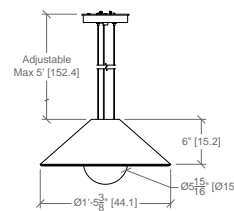

Cone Pendant

05. FELT ORIENTATION

FOI
Felt Outside + Inside

FOV +
Felt Outside + Veneer Inside

06. SIZE

S
14-7/16" Ø
4" Frosted Globe

L
17-3/8" Ø
6" Frosted Globe

07. DRIVER