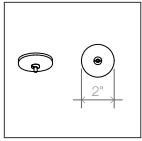

15. VENEER INSIDE

VWAL +
Walnut

VOAQ +
White Oak

VMPL +
Hard Maple

Cone Pendant

16. CANOPY DIMENSIONS

Remote Canopy
Driver is in a remote location

Powered Canopy
Driver is in a canopy connected to the junction box