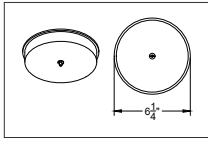

15. VENEER INSIDE

VWAL +
Walnut

VOAQ +
White Oak

VMPL +
Hard Maple

Cone Pendant

16. CANOPY DIMENSIONS

Remote Canopy
Driver is in a remote location

Powered Canopy
Driver is in a canopy connected to the junction box