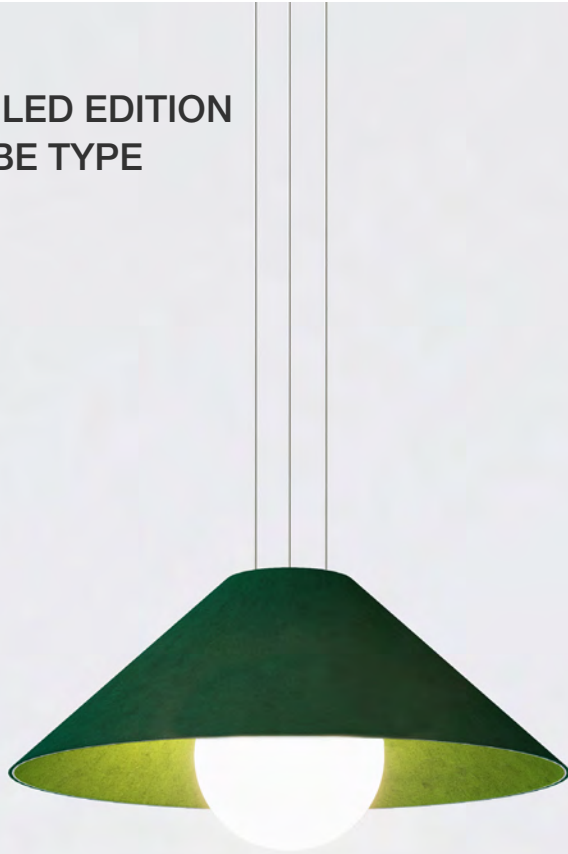

Cone Pendant

COB LED EDITION GLOBE TYPE

SERIES	Cone
MODEL	Pendant
EDITION	COB LED
TYPE	Globe Frosted Opal Glass
LUMEN OUTPUT + CONSUMPTION	LO: 420 lm 5.4 W 72.7 lm/W ST: 540 lm 7.2 W 72.7 lm/W HI: 720 lm 9.9 W 72.7 lm/W
OPTICS	Omni-Directional 340°
POWER INPUT	110-277V AC 50/60 Hz
WEIGHT	<3 lbs per foot <5 kg per metre
SUSPENSION	Adjustable up to specified length Standard: 5 ft 152 cm
MANUFACTURED IN	Toronto, ON, Canada
WARRANTY	10 year life cycle support 5 year warranty on parts Reclamation program available
CERTIFICATIONS	    