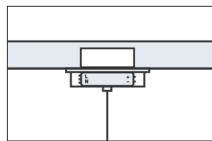

C
Powered Canopy
Driver is in a canopy connected to the junction box