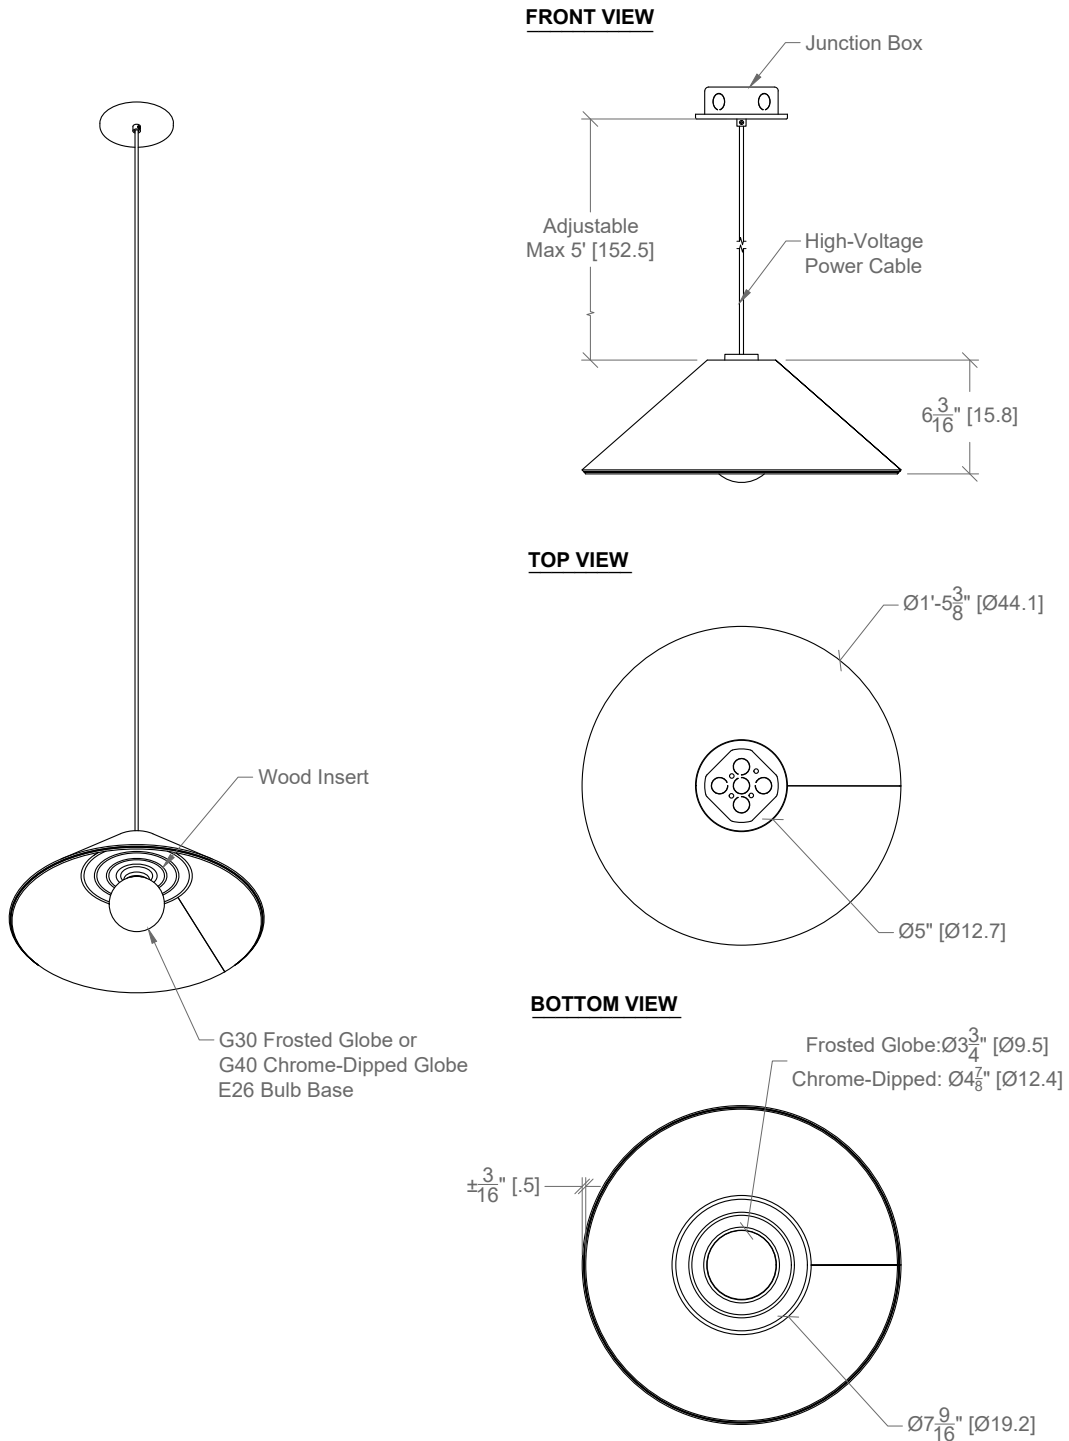

Cone Pendant

PROJECT

LIGHT TYPE

QUANTITY

Bulb Model

Large | Standard Shop Drawing

Product Cut Sheet: This sheet can be signed off for approval to begin production.