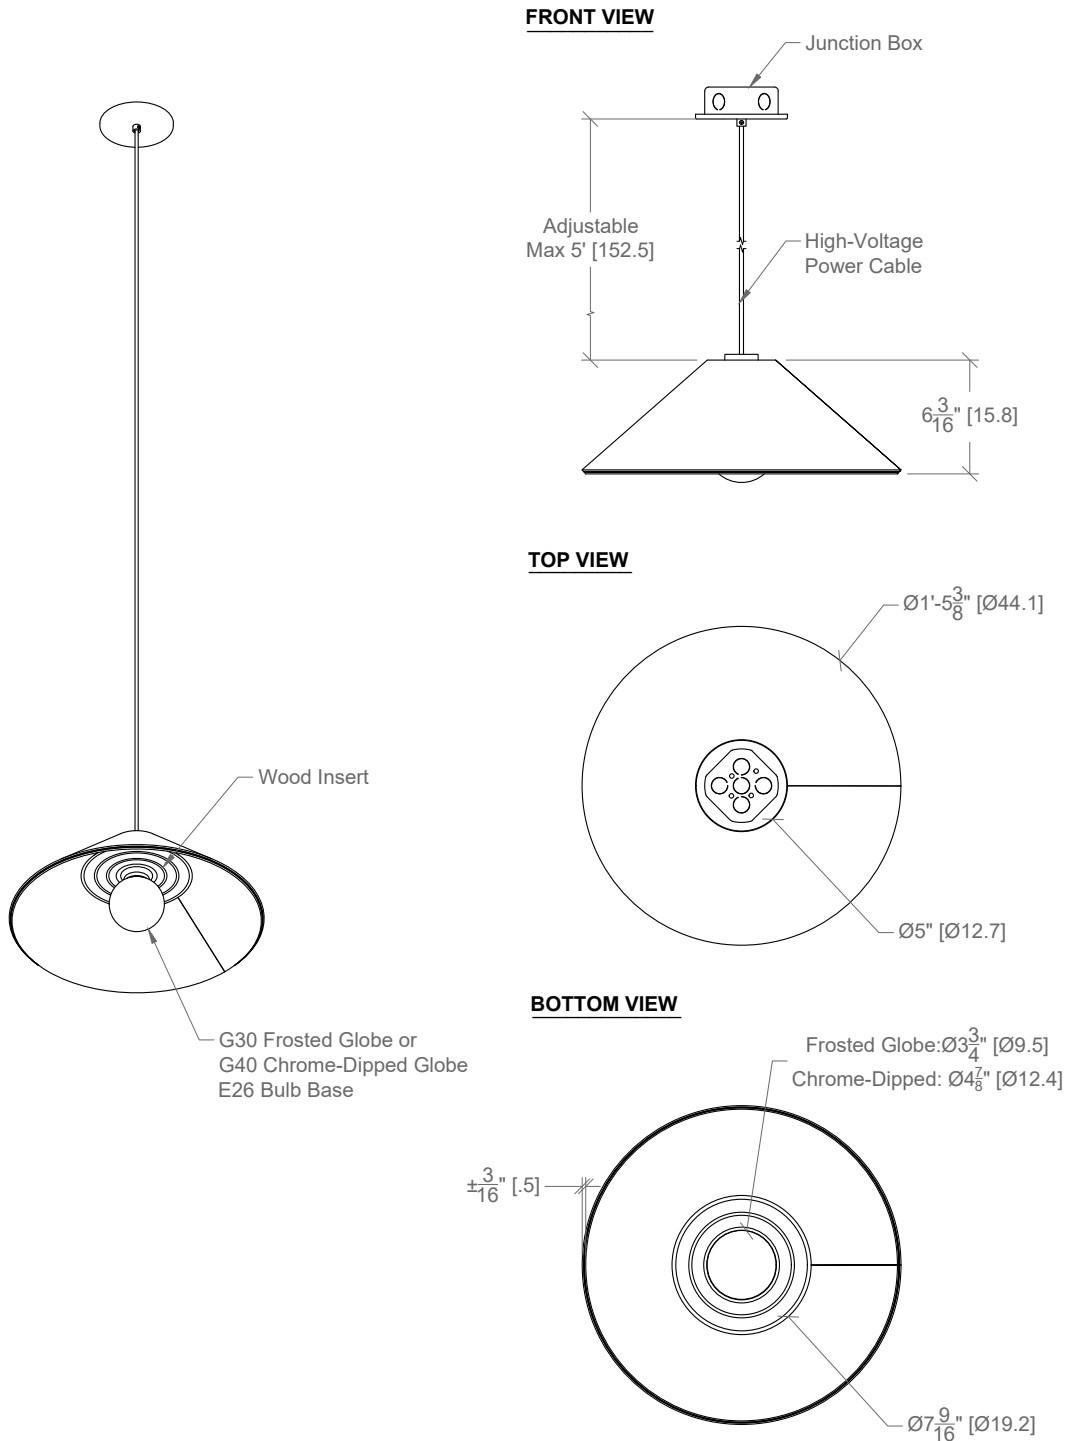

SERIES	CN	Cone
MODEL	PN	Pendant
EDITION	BULB	Bulb
FELT ORIENTATION	FOI	Felt Outside + Felt Inside
SIZE	L	Large 17-3/8"
BULB TYPE	CD	G40 Chrome-Dipped LED Globe E26 Bulb Base 4-7/8" Diameter
DIMMING	020	TRIAC/ELV
SUPPLIED BULB OUTPUT	600LM	600 lm 7 W
COLOUR TEMP	27K	2700K
WOOD INSERT	OAK	White Oak
WOOD FINISH	CFEC	Clear Finish ECO Zero VOC
OUTSIDE FINISH: ACOUSTIC FELT	FO382	Pebble Grey
INSIDE FINISH: ACOUSTIC FELT	FI384	Charcoal
CANOPY COLOUR	WH	White
CABLE COLOUR	W	White
CABLE LENGTH	5	Maximum 5 Feet On-site adjustable
MOUNTING	JB	Junction Box Support
MANUFACTURED IN		Toronto, ON, Canada
WARRANTY		10 year life cycle support 5 year warranty on parts Reclamation program available

CERTIFICATIONS

Cone Pendant

PROJECT

LIGHT TYPE

QUANTITY

Bulb Model

Large | Standard Shop Drawing

Product Cut Sheet: This sheet can be signed off for approval to begin production.

Wool

Cone Pendant Bulb

Large | Chrome-Dipped | Wool White Outside + Walnut Veneer Inside

Product Cut Sheet: This sheet can be signed off for approval to begin production.

PROJECT	<input type="text"/>
LIGHT TYPE	<input type="text"/>
QUANTITY	<input type="text"/>