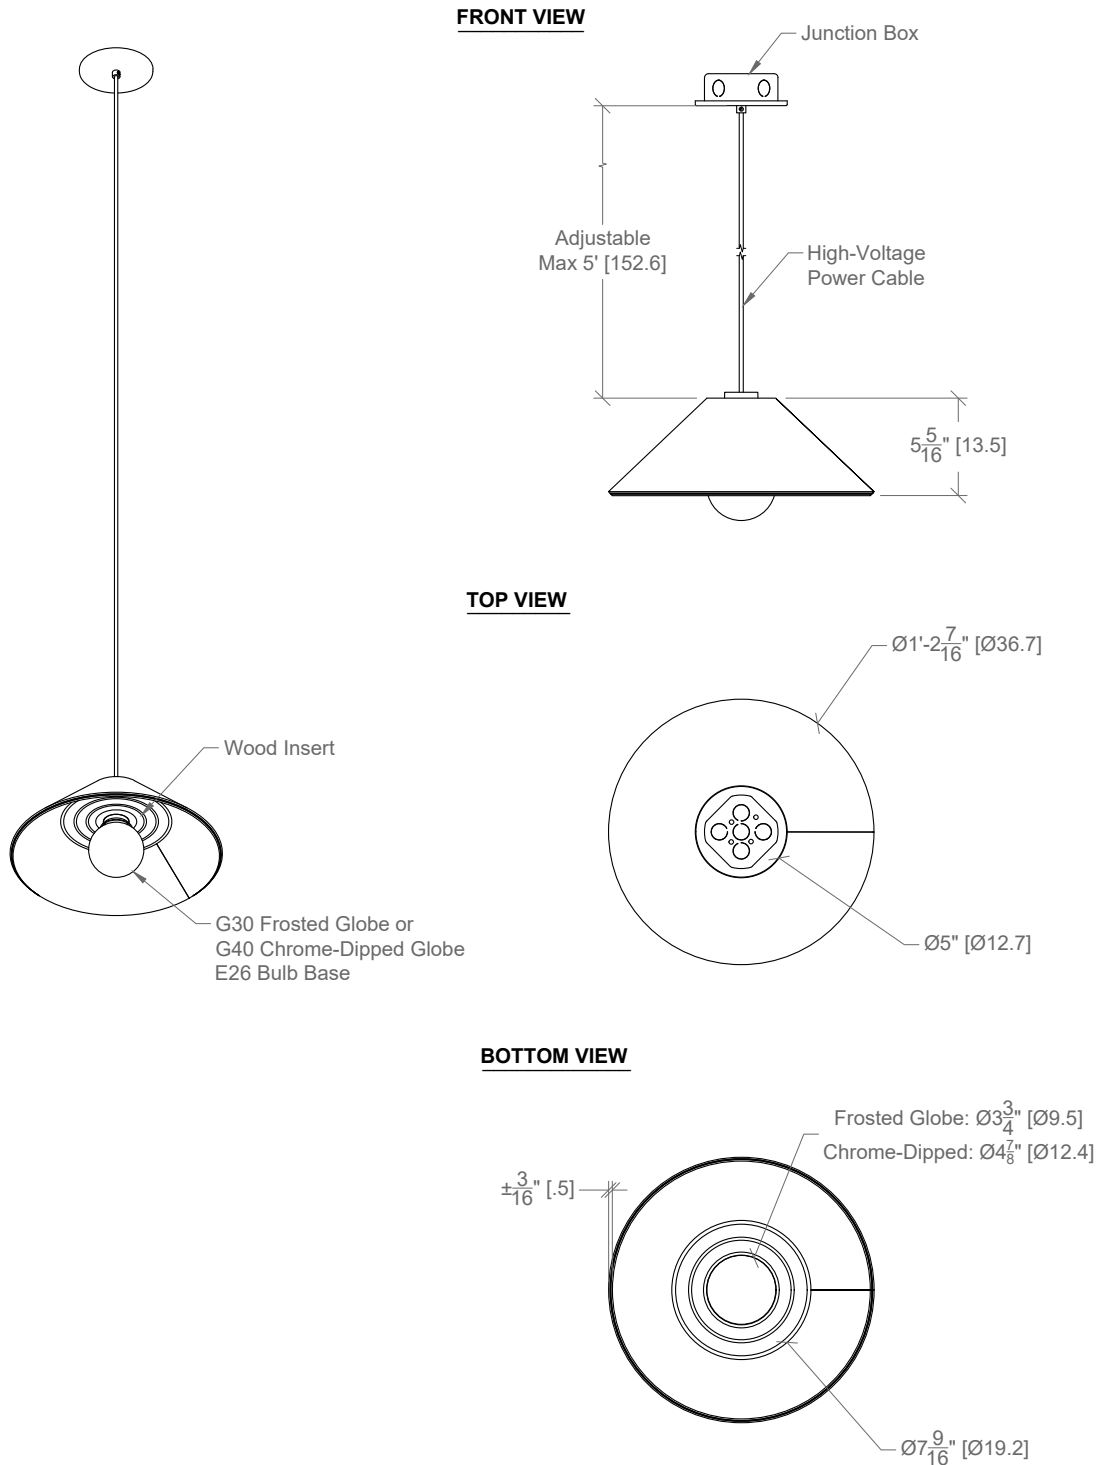

Cone Pendant

PROJECT	____
LIGHT TYPE	____
QUANTITY	____

Bulb Model

Small | Standard Shop Drawing

Product Cut Sheet: This sheet can be signed off for approval to begin production.