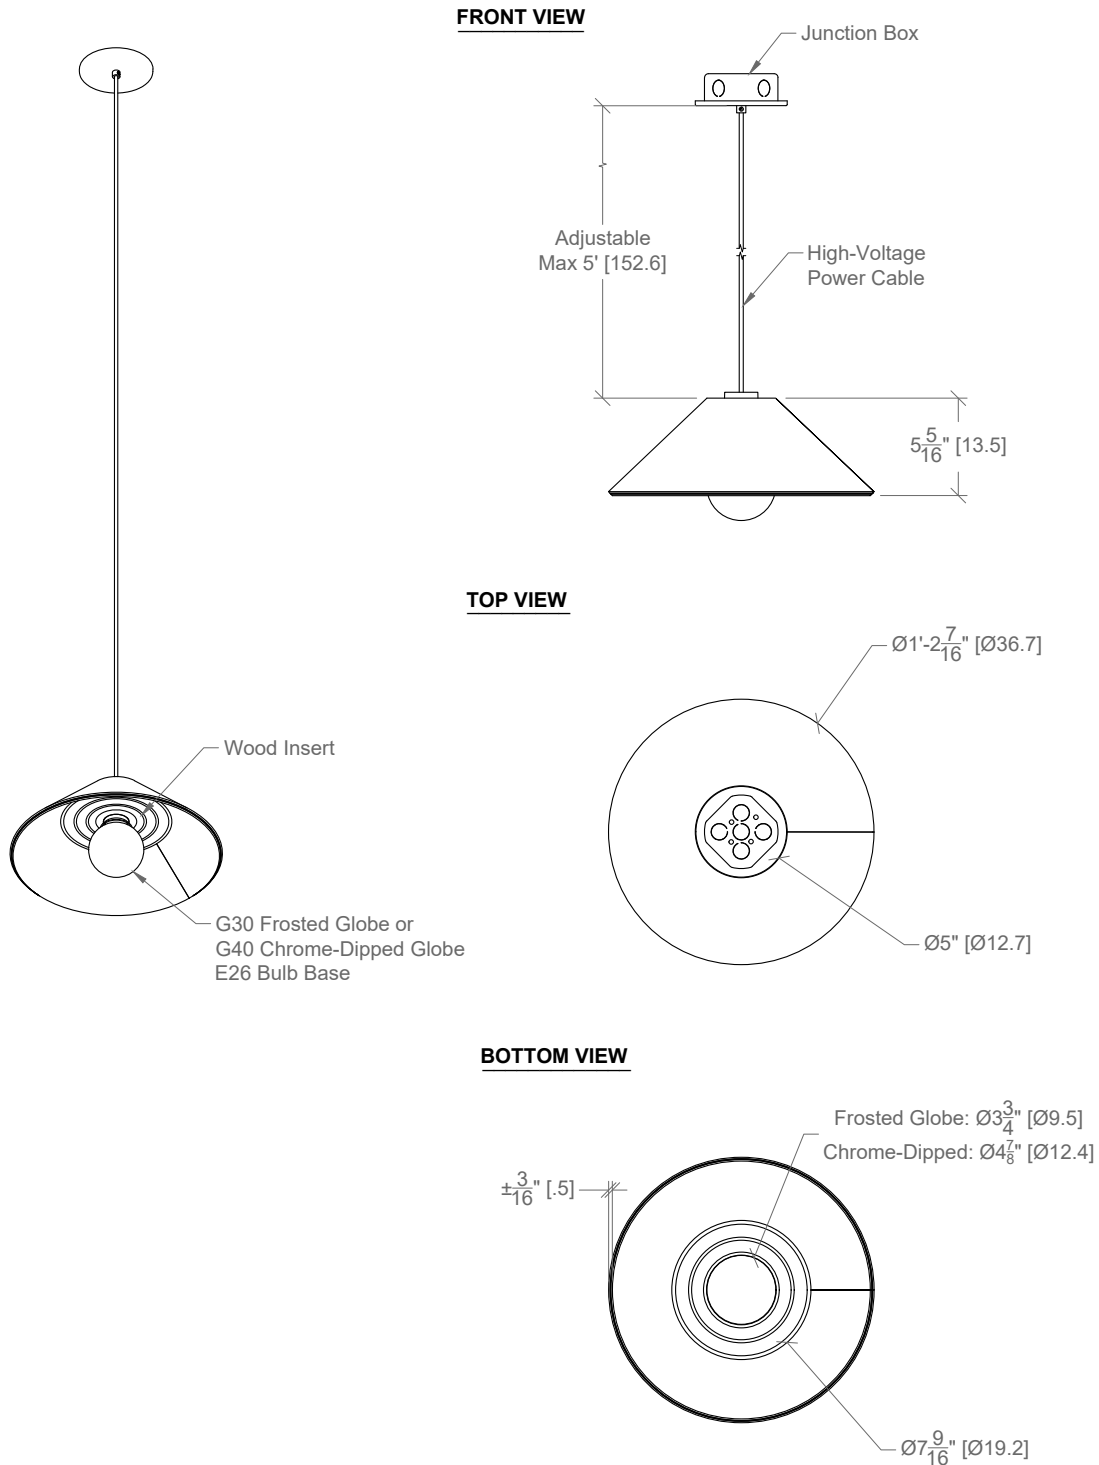

Cone Pendant

PROJECT

LIGHT TYPE

QUANTITY

Bulb Model

Small | Standard Shop Drawing

Product Cut Sheet: This sheet can be signed off for approval to begin production.