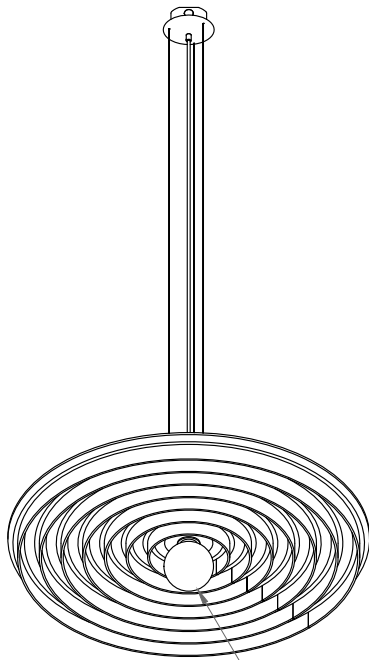

Pebble

Echo Pendant Bulb

Large | Frosted | White Oak + Pebble Grey Felt

Product Cut Sheet: This sheet can be signed off for approval to begin production.

PROJECT	<input type="text"/>
LIGHT TYPE	<input type="text"/>
QUANTITY	<input type="text"/>

PRODUCT CODE

EC-PN-BULB-PEBBLE-L

SERIES	EC	Echo
MODEL	PN	Pendant
EDITION	BULB	Bulb
SIZE	L	Large 2'-11 1/2"
BULB TYPE	FR	G40 Frosted LED Globe E26 Bulb Base 4-7/8" Diameter
DIMMING	020	TRIAC/ELV Based on bulb compatibility
SUPPLIED BULB OUTPUT	600LM	600 lm 6 W
COLOUR TEMP	27K	2700K
WOOD INSERT	OAK	White Oak
WOOD FINISH	CFST	Clear Finish Satin
FELT LAYERS	SN	Single Layer 5mm
ACOUSTIC FELT	F382	Pebble Grey
CANOPY COLOUR	WH	White
CABLE COLOUR	W	White
CABLE LENGTH	5	Maximum 5 Feet On-site adjustable
MOUNTING	JB	Junction Box Support
MANUFACTURED IN		Toronto, ON, Canada
WARRANTY		10 year life cycle support 5 year warranty on parts Reclamation program available

CERTIFICATIONS

Echo Pendant

PROJECT	<input type="text"/>
LIGHT TYPE	<input type="text"/>
QUANTITY	<input type="text"/>

Bulb Model

Large | Standard Shop Drawing

Product Cut Sheet: This sheet can be signed off for approval to begin production.

FRONT VIEW

TOP VIEW

- G40 Frosted Globe
- G40 Chrome-Dipped Globe
- G40 Black-Dipped Globe
- E26 Bulb Base

BOTTOM VIEW