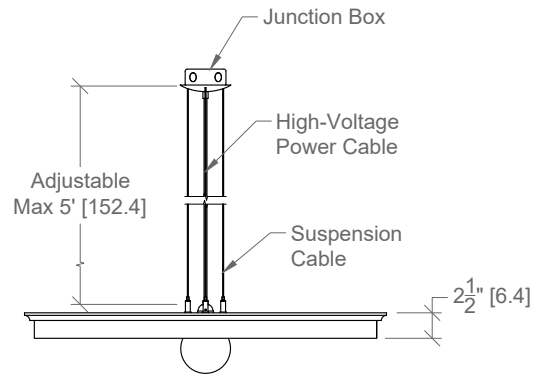

Echo Pendant

PROJECT	____
LIGHT TYPE	____
QUANTITY	____

Bulb Model

Large | Standard Shop Drawing

Product Cut Sheet: This sheet can be signed off for approval to begin production.

FRONT VIEW

TOP VIEW

- G40 Frosted Globe
- G40 Chrome-Dipped Globe
- G40 Black-Dipped Globe
- E26 Bulb Base

BOTTOM VIEW