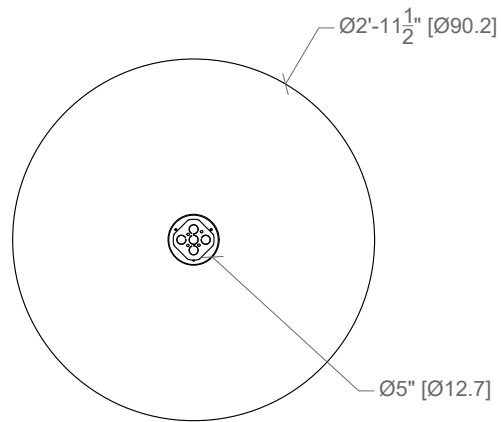

Echo Pendant

PROJECT	____
LIGHT TYPE	____
QUANTITY	____

Bulb Model

Large | Standard Shop Drawing

Product Cut Sheet: This sheet can be signed off for approval to begin production.

FRONT VIEW

TOP VIEW

- G40 Frosted Globe
- G40 Chrome-Dipped Globe
- G40 Black-Dipped Globe
- E26 Bulb Base

BOTTOM VIEW