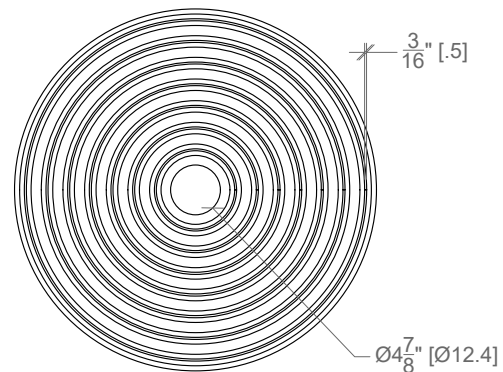

BOTTOM VIEW