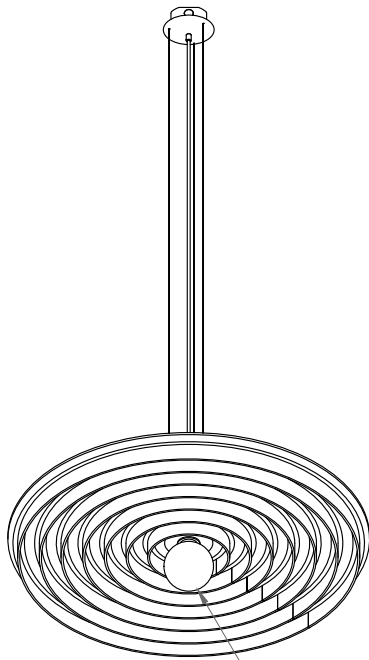

PRODUCT CODE

EC-PN-BULB-CHARCOAL-L

SERIES	EC	Echo
MODEL	PN	Pendant
EDITION	BULB	Bulb
SIZE	L	Large 2'-11 1/2"
BULB TYPE	BD	G40 Black-Dipped LED Globe E26 Bulb Base 4-7/8" Diameter
DIMMING	020	TRIAC/ELV Based on bulb compatibility
SUPPLIED BULB OUTPUT	400LM	400 lm 4 W
COLOUR TEMP	27K	2700K
WOOD INSERT	EGW	Engineered Wood
WOOD FINISH	PFBK	Painted Finish Satin Black
FELT LAYERS	SN	Single Layer 5mm
ACOUSTIC FELT	F384	Charcoal
CANOPY COLOUR	BK	Black
CABLE COLOUR	B	Black
CABLE LENGTH	5	Maximum 5 Feet On-site adjustable
MOUNTING	JB	Junction Box Support
MANUFACTURED IN		Toronto, ON, Canada
WARRANTY		10 year life cycle support 5 year warranty on parts Reclamation program available

FRONT VIEW

TOP VIEW

G40 Frosted Globe
G40 Chrome-Dipped Globe
G40 Black-Dipped Globe
E26 Bulb Base

BOTTOM VIEW

Raw

Echo Pendant Bulb

Large | Chrome-Dipped | Engineered Wood + Raw White Felt

Product Cut Sheet: This sheet can be signed off for approval to begin production.

PRODUCT CODE

EC-PN-BULB-RAW-L

SERIES	EC	Echo
MODEL	PN	Pendant
EDITION	BULB	Bulb
SIZE	L	Large 2'-11 1/2"
BULB TYPE	CD	G40 Chrome-Dipped LED Globe E26 Bulb Base 4-7/8" Diameter
DIMMING	020	TRIAC/ELV Based on bulb compatibility
SUPPLIED BULB OUTPUT	600LM	600 lm 7 W
COLOUR TEMP	27K	2700K
WOOD INSERT	EGW	Engineered Wood
WOOD FINISH	CFST	Clear Finish Satin Live edge visible
FELT LAYERS	SN	Single Layer 5mm
ACOUSTIC FELT	F312	Raw White
CANOPY COLOUR	WH	White
CABLE COLOUR	W	White
CABLE LENGTH	5	Maximum 5 Feet On-site adjustable
MOUNTING	JB	Junction Box Support
MANUFACTURED IN		Toronto, ON, Canada
WARRANTY		10 year life cycle support 5 year warranty on parts Reclamation program available

CERTIFICATIONS

Echo Pendant

PROJECT

LIGHT TYPE

QUANTITY

Bulb Model

Large | Standard Shop Drawing

Product Cut Sheet: This sheet can be signed off for approval to begin production.