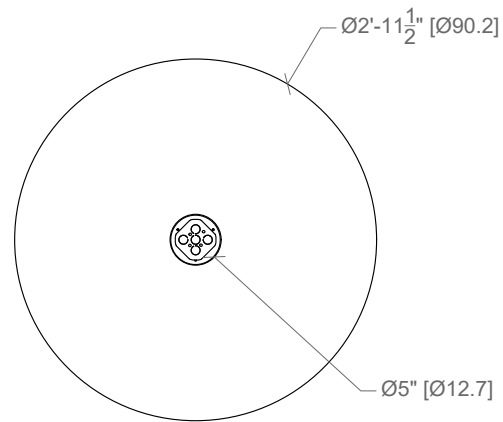

Echo Pendant

PROJECT

LIGHT TYPE

QUANTITY

Bulb Model

Large | Standard Shop Drawing

Product Cut Sheet: This sheet can be signed off for approval to begin production.

FRONT VIEW

TOP VIEW

G40 Frosted Globe
G40 Chrome-Dipped Globe
G40 Black-Dipped Globe
E26 Bulb Base

BOTTOM VIEW