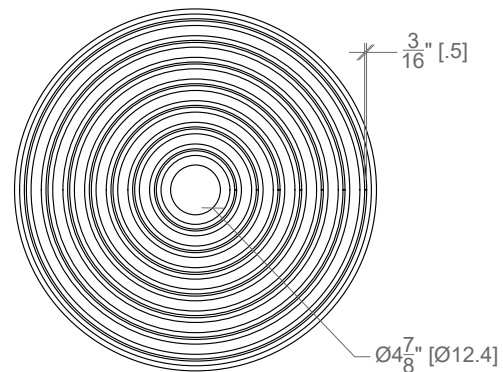

PRODUCT CODE

EC-PN-BULB-CHARCOAL-L

SERIES	EC	Echo
MODEL	PN	Pendant
EDITION	BULB	Bulb
SIZE	L	Large 2'-11 1/2"
BULB TYPE	BD	G40 Black-Dipped LED Globe E26 Bulb Base 4-7/8" Diameter
DIMMING	020	TRIAC/ELV Based on bulb compatibility
SUPPLIED BULB OUTPUT	400LM	400 lm 4 W
COLOUR TEMP	27K	2700K
WOOD INSERT	EGW	Engineered Wood
WOOD FINISH	PFBK	Painted Finish Satin Black
FELT LAYERS	SN	Single Layer 5mm
ACOUSTIC FELT	F384	Charcoal
CANOPY COLOUR	BK	Black
CABLE COLOUR	B	Black
CABLE LENGTH	5	Maximum 5 Feet On-site adjustable
MOUNTING	JB	Junction Box Support
MANUFACTURED IN		Toronto, ON, Canada
WARRANTY		10 year life cycle support 5 year warranty on parts Reclamation program available

FRONT VIEW

TOP VIEW

G40 Frosted Globe
G40 Chrome-Dipped Globe
G40 Black-Dipped Globe
E26 Bulb Base

BOTTOM VIEW

Raw

Echo Pendant Bulb

Large | Chrome-Dipped | Engineered Wood + Raw White Felt

Product Cut Sheet: This sheet can be signed off for approval to begin production.

PRODUCT CODE

EC-PN-BULB-RAW-L

SERIES	EC	Echo
MODEL	PN	Pendant
EDITION	BULB	Bulb
SIZE	L	Large 2'-11 1/2"
BULB TYPE	CD	G40 Chrome-Dipped LED Globe E26 Bulb Base 4-7/8" Diameter
DIMMING	020	TRIAC/ELV Based on bulb compatibility
SUPPLIED BULB OUTPUT	600LM	600 lm 7 W
COLOUR TEMP	27K	2700K
WOOD INSERT	EGW	Engineered Wood
WOOD FINISH	CFST	Clear Finish Satin Live edge visible
FELT LAYERS	SN	Single Layer 5mm
ACOUSTIC FELT	F312	Raw White
CANOPY COLOUR	WH	White
CABLE COLOUR	W	White
CABLE LENGTH	5	Maximum 5 Feet On-site adjustable
MOUNTING	JB	Junction Box Support
MANUFACTURED IN		Toronto, ON, Canada
WARRANTY		10 year life cycle support 5 year warranty on parts Reclamation program available