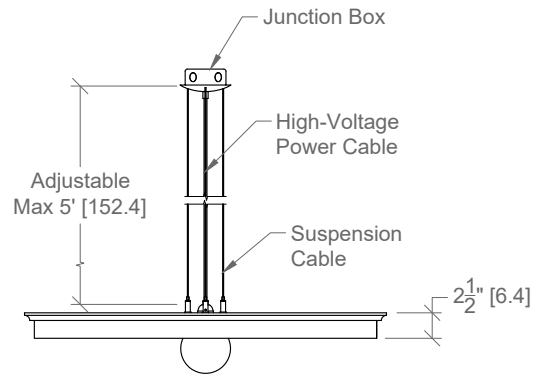

Echo Pendant

PROJECT

LIGHT TYPE

QUANTITY

Bulb Model

Large | Standard Shop Drawing

Product Cut Sheet: This sheet can be signed off for approval to begin production.

FRONT VIEW

TOP VIEW

G40 Frosted Globe
G40 Chrome-Dipped Globe
G40 Black-Dipped Globe
E26 Bulb Base

BOTTOM VIEW