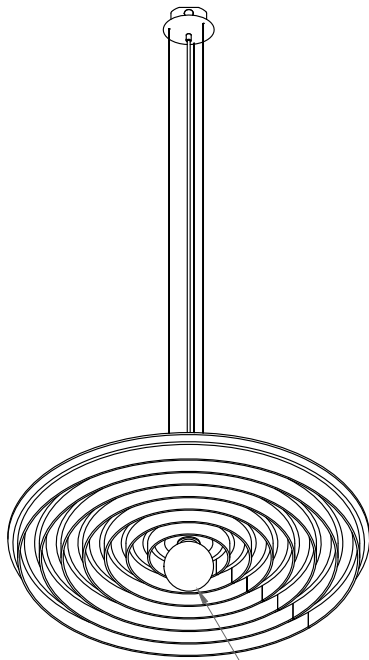

PRODUCT CODE

EC-PN-BULB-RAW-L

SERIES	EC	Echo
MODEL	PN	Pendant
EDITION	BULB	Bulb
SIZE	L	Large 2'-11 1/2"
BULB TYPE	CD	G40 Chrome-Dipped LED Globe E26 Bulb Base 4-7/8" Diameter
DIMMING	020	TRIAC/ELV Based on bulb compatibility
SUPPLIED BULB OUTPUT	600LM	600 lm 7 W
COLOUR TEMP	27K	2700K
WOOD INSERT	EGW	Engineered Wood
WOOD FINISH	CFST	Clear Finish Satin Live edge visible
FELT LAYERS	SN	Single Layer 5mm
ACOUSTIC FELT	F312	Raw White
CANOPY COLOUR	WH	White
CABLE COLOUR	W	White
CABLE LENGTH	5	Maximum 5 Feet On-site adjustable
MOUNTING	JB	Junction Box Support
MANUFACTURED IN		Toronto, ON, Canada
WARRANTY		10 year life cycle support 5 year warranty on parts Reclamation program available

PRODUCT CODE

EC-PN-BULB-SKY-L

SERIES	EC	Echo
MODEL	PN	Pendant
EDITION	BULB	Bulb
SIZE	L	Large 2'-11 1/2"
BULB TYPE	FR	G40 Frosted LED Globe E26 Bulb Base 4-7/8" Diameter
DIMMING	020	TRIAC/ELV Based on bulb compatibility
SUPPLIED BULB OUTPUT	600LM	600 lm 6 W
COLOUR TEMP	27K	2700K
WOOD INSERT	EGW	Engineered Wood
WOOD FINISH	PFBL	Blue
FELT LAYERS	SN	Single Layer 5mm
ACOUSTIC FELT	F261	Sky Blue
CANOPY COLOUR	WH	White
CABLE COLOUR	W	White
CABLE LENGTH	5	Maximum 5 Feet On-site adjustable
MOUNTING	JB	Junction Box Support
MANUFACTURED IN		Toronto, ON, Canada
WARRANTY		10 year life cycle support 5 year warranty on parts Reclamation program available

CERTIFICATIONS

Echo Pendant

PROJECT

LIGHT TYPE

QUANTITY

Bulb Model

Large | Standard Shop Drawing

Product Cut Sheet: This sheet can be signed off for approval to begin production.

FRONT VIEW

TOP VIEW

G40 Frosted Globe
G40 Chrome-Dipped Globe
G40 Black-Dipped Globe
E26 Bulb Base

BOTTOM VIEW