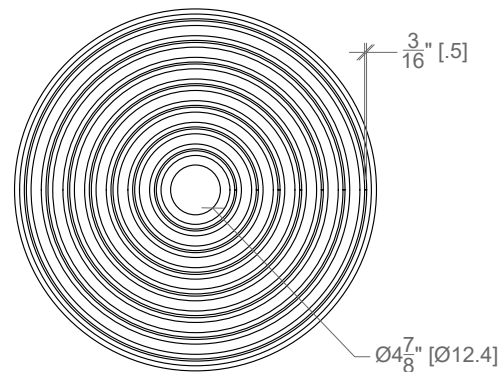

FRONT VIEW

TOP VIEW

G40 Frosted Globe
G40 Chrome-Dipped Globe
G40 Black-Dipped Globe
E26 Bulb Base

BOTTOM VIEW

Sky

Echo Pendant Bulb

Large | Frosted | Blue Wood + Sky Blue Felt

Product Cut Sheet: This sheet can be signed off for approval to begin production.