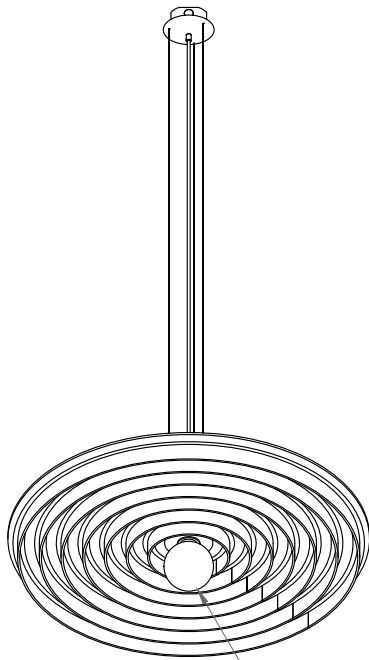

PRODUCT CODE

EC-PN-BULB-RAW-L

SERIES	EC	Echo
MODEL	PN	Pendant
EDITION	BULB	Bulb
SIZE	L	Large 2'-11 1/2"
BULB TYPE	CD	G40 Chrome-Dipped LED Globe E26 Bulb Base 4-7/8" Diameter
DIMMING	020	TRIAC/ELV Based on bulb compatibility
SUPPLIED BULB OUTPUT	600LM	600 lm 7 W
COLOUR TEMP	27K	2700K
WOOD INSERT	EGW	Engineered Wood
WOOD FINISH	CFST	Clear Finish Satin Live edge visible
FELT LAYERS	SN	Single Layer 5mm
ACOUSTIC FELT	F312	Raw White
CANOPY COLOUR	WH	White
CABLE COLOUR	W	White
CABLE LENGTH	5	Maximum 5 Feet On-site adjustable
MOUNTING	JB	Junction Box Support
MANUFACTURED IN		Toronto, ON, Canada
WARRANTY		10 year life cycle support 5 year warranty on parts Reclamation program available

PRODUCT CODE

EC-PN-BULB-PEBBLE-L

SERIES	EC	Echo
MODEL	PN	Pendant
EDITION	BULB	Bulb
SIZE	L	Large 2'-11 1/2"
BULB TYPE	FR	G40 Frosted LED Globe E26 Bulb Base 4-7/8" Diameter
DIMMING	020	TRIAC/ELV Based on bulb compatibility
SUPPLIED BULB OUTPUT	600LM	600 lm 6 W
COLOUR TEMP	27K	2700K
WOOD INSERT	OAK	White Oak
WOOD FINISH	CFST	Clear Finish Satin
FELT LAYERS	SN	Single Layer 5mm
ACOUSTIC FELT	F382	Pebble Grey
CANOPY COLOUR	WH	White
CABLE COLOUR	W	White
CABLE LENGTH	5	Maximum 5 Feet On-site adjustable
MOUNTING	JB	Junction Box Support
MANUFACTURED IN		Toronto, ON, Canada
WARRANTY		10 year life cycle support 5 year warranty on parts Reclamation program available

CERTIFICATIONS

Echo Pendant

PROJECT

LIGHT TYPE

QUANTITY

Bulb Model

Large | Standard Shop Drawing

Product Cut Sheet: This sheet can be signed off for approval to begin production.