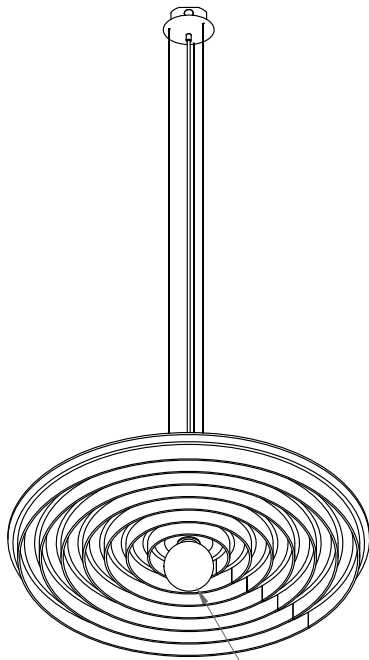

PRODUCT CODE

EC-PN-BULB-CHARCOAL-L

SERIES	EC	Echo
MODEL	PN	Pendant
EDITION	BULB	Bulb
SIZE	L	Large 2'-11 1/2"
BULB TYPE	BD	G40 Black-Dipped LED Globe E26 Bulb Base 4-7/8" Diameter
DIMMING	020	TRIAC/ELV Based on bulb compatibility
SUPPLIED BULB OUTPUT	400LM	400 lm 4 W
COLOUR TEMP	27K	2700K
WOOD INSERT	EGW	Engineered Wood
WOOD FINISH	PFBK	Painted Finish Satin Black
FELT LAYERS	SN	Single Layer 5mm
ACOUSTIC FELT	F384	Charcoal
CANOPY COLOUR	BK	Black
CABLE COLOUR	B	Black
CABLE LENGTH	5	Maximum 5 Feet On-site adjustable
MOUNTING	JB	Junction Box Support
MANUFACTURED IN		Toronto, ON, Canada
WARRANTY		10 year life cycle support 5 year warranty on parts Reclamation program available

CERTIFICATIONS

Echo Pendant

PROJECT

LIGHT TYPE

QUANTITY

Bulb Model

Large | Standard Shop Drawing

Product Cut Sheet: This sheet can be signed off for approval to begin production.

FRONT VIEW

TOP VIEW

G40 Frosted Globe
G40 Chrome-Dipped Globe
G40 Black-Dipped Globe
E26 Bulb Base

BOTTOM VIEW

Raw

Echo Pendant Bulb

Large | Chrome-Dipped | Engineered Wood + Raw White Felt

Product Cut Sheet: This sheet can be signed off for approval to begin production.

PRODUCT CODE

EC-PN-BULB-RAW-L

SERIES	EC	Echo
MODEL	PN	Pendant
EDITION	BULB	Bulb
SIZE	L	Large 2'-11 1/2"
BULB TYPE	CD	G40 Chrome-Dipped LED Globe E26 Bulb Base 4-7/8" Diameter
DIMMING	020	TRIAC/ELV Based on bulb compatibility
SUPPLIED BULB OUTPUT	600LM	600 lm 7 W
COLOUR TEMP	27K	2700K
WOOD INSERT	EGW	Engineered Wood
WOOD FINISH	CFST	Clear Finish Satin Live edge visible
FELT LAYERS	SN	Single Layer 5mm
ACOUSTIC FELT	F312	Raw White
CANOPY COLOUR	WH	White
CABLE COLOUR	W	White
CABLE LENGTH	5	Maximum 5 Feet On-site adjustable
MOUNTING	JB	Junction Box Support
MANUFACTURED IN		Toronto, ON, Canada
WARRANTY		10 year life cycle support 5 year warranty on parts Reclamation program available