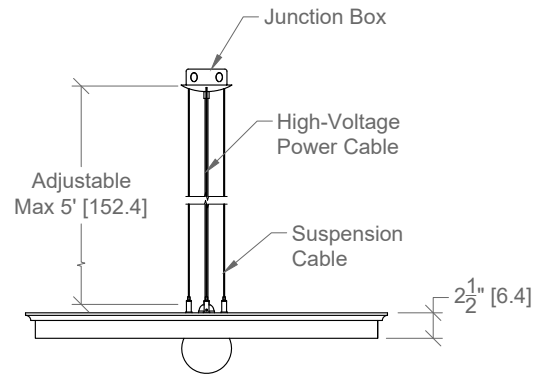

Echo Pendant

PROJECT

LIGHT TYPE

QUANTITY

Bulb Model

Large | Standard Shop Drawing

Product Cut Sheet: This sheet can be signed off for approval to begin production.

FRONT VIEW

TOP VIEW

G40 Frosted Globe
G40 Chrome-Dipped Globe
G40 Black-Dipped Globe
E26 Bulb Base

BOTTOM VIEW