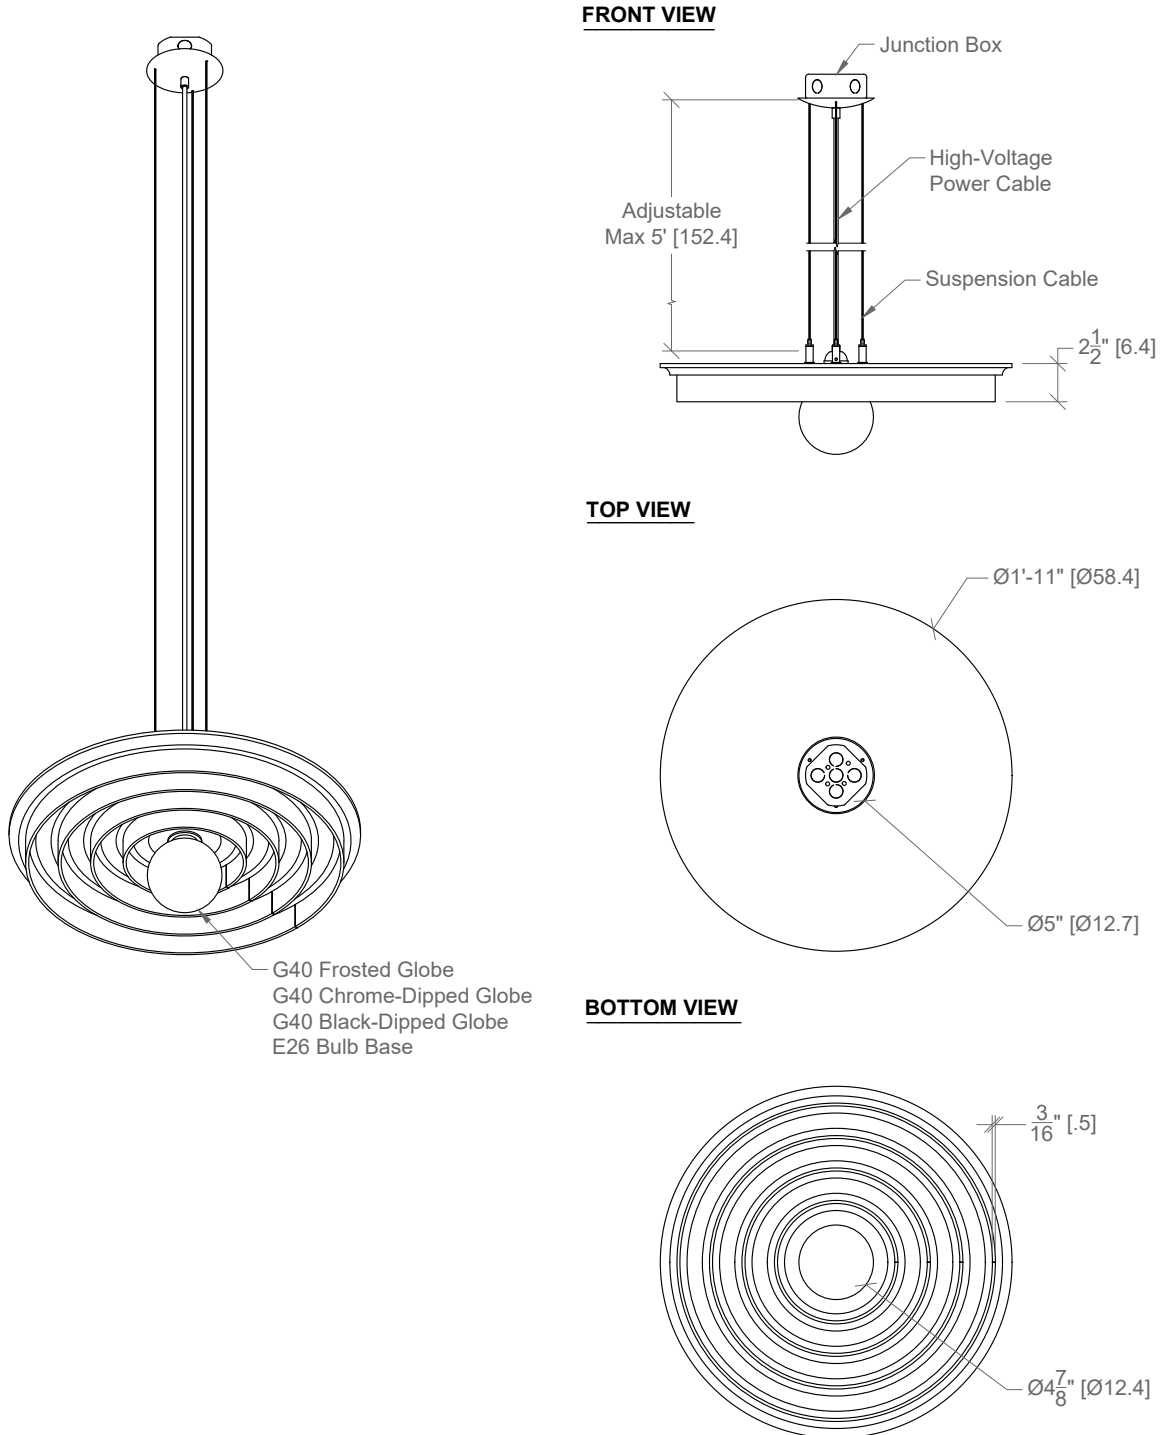

PRODUCT CODE

EC-PN-BULB-CHARCOAL-M

SERIES	EC	Echo
MODEL	PN	Pendant
EDITION	BULB	Bulb
SIZE	M	Medium 1'-11"
BULB TYPE	BD	G40 Black-Dipped LED Globe E26 Bulb Base 4-7/8" Diameter
DIMMING	020	TRIAC/ELV Based on bulb compatibility
SUPPLIED BULB OUTPUT	400LM	400 lm 4 W
COLOUR TEMP	27K	2700K
WOOD INSERT	EGW	Engineered Wood
WOOD FINISH	PFBK	Painted Finish Satin Black
FELT LAYERS	SN	Single Layer 5mm
ACOUSTIC FELT	F384	Charcoal
CANOPY COLOUR	BK	Black
CABLE COLOUR	B	Black
CABLE LENGTH	5	Maximum 5 Feet On-site adjustable
MOUNTING	JB	Junction Box Support
MANUFACTURED IN		Toronto, ON, Canada
WARRANTY		10 year life cycle support 5 year warranty on parts Reclamation program available

CERTIFICATIONS

Echo Pendant

PROJECT	<input type="text"/>
LIGHT TYPE	<input type="text"/>
QUANTITY	<input type="text"/>

Bulb Model

Medium | Standard Shop Drawing

Product Cut Sheet: This sheet can be signed off for approval to begin production.

Raw

Echo Pendant Bulb

Medium | Chrome-Dipped | Engineered Wood + Raw White Felt

Product Cut Sheet: This sheet can be signed off for approval to begin production.

PROJECT	<input type="text"/>
LIGHT TYPE	<input type="text"/>
QUANTITY	<input type="text"/>

PRODUCT CODE

EC-PN-BULB-RAW-M

SERIES	EC	Echo
MODEL	PN	Pendant
EDITION	BULB	Bulb
SIZE	M	Medium 1'-11"
BULB TYPE	CD	G40 Chrome-Dipped LED Globe E26 Bulb Base 4-7/8" Diameter
DIMMING	020	TRIAC/ELV Based on bulb compatibility
SUPPLIED BULB OUTPUT	600LM	600 lm 7 W
COLOUR TEMP	27K	2700K
WOOD INSERT	EGW	Engineered Wood
WOOD FINISH	CFST	Clear Finish Satin Live edge visible
FELT LAYERS	SN	Single Layer 5mm
ACOUSTIC FELT	F312	Raw White
CANOPY COLOUR	WH	White
CABLE COLOUR	W	White
CABLE LENGTH	5	Maximum 5 Feet On-site adjustable
MOUNTING	JB	Junction Box Support
MANUFACTURED IN		Toronto, ON, Canada
WARRANTY		10 year life cycle support 5 year warranty on parts Reclamation program available