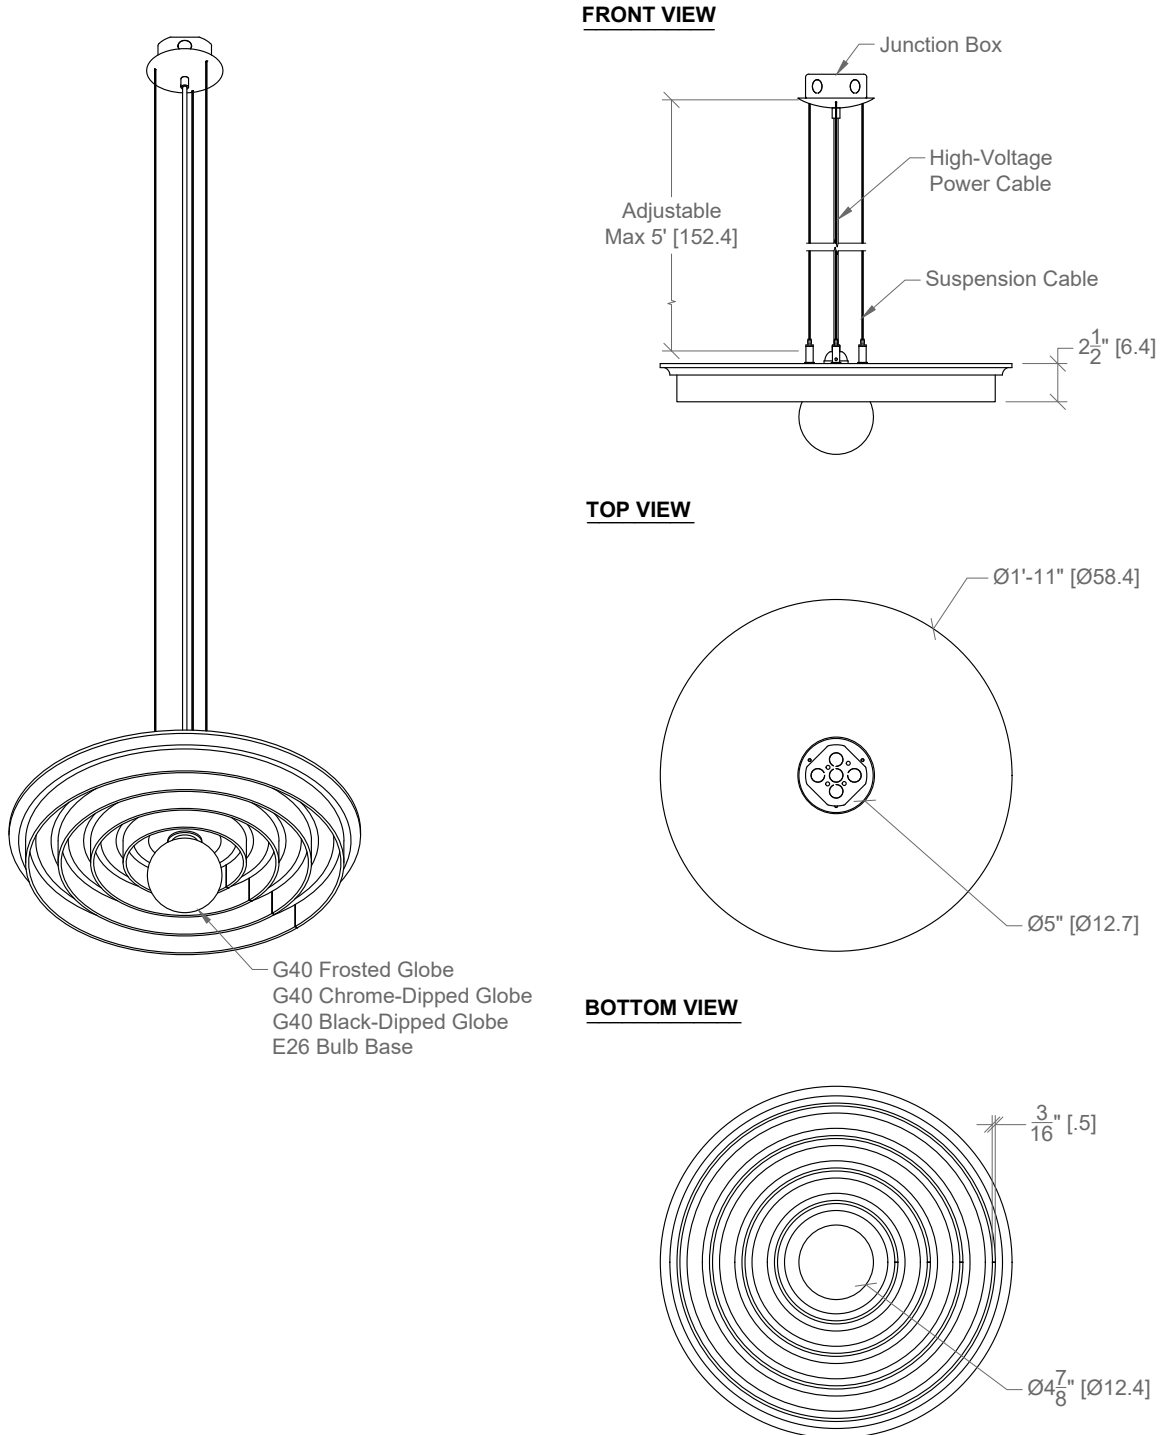

Echo Pendant

PROJECT	____
LIGHT TYPE	____
QUANTITY	____

Bulb Model

Medium | Standard Shop Drawing

Product Cut Sheet: This sheet can be signed off for approval to begin production.