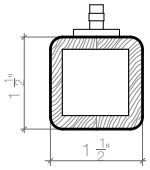

LIGHTING DIMENSIONS