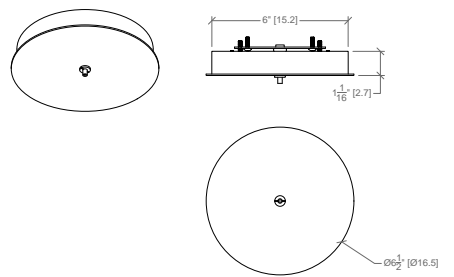

MOUNTING POWERED CANOPY ⓘ

REMOTE CANOPY

POWERED CANOPY