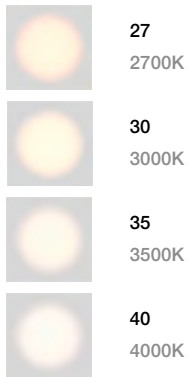

## CUSTOM NOTES

+ Product upgrade

LIGHTING DIMENSIONS

DRIVER ⓘ

COLOUR TEMPERATURE ⓘ

WOOD | FSC CERTIFIED ⓘ

PAINTED WOOD | TEXTURE ⓘ

END CAP FELT FINISH ⓘ