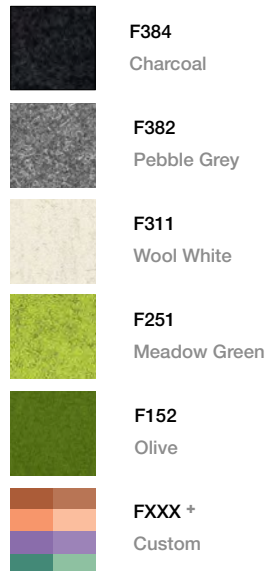

# Linear Eco

LIGHT TYPE

QUANTITY

LW-EB-ECO-

-DN-

-1-

Colour Temp.

Wood

Finish

End Cap Felt Finish

Canopy Colour

Cable Colour

Cable Length

Mounting

PARAMETER	SPEC	CODE	DESCRIPTION	CONDITIONALS
01. SERIES		LW-EB	Linear Embedded	
02. MODEL		ECO	ECO	
03. LENGTH (L)			Total length in Feet   Min. 1' - Max. 6' Increments of 1'   8,6 W/ft Final length confirmed in Shop Drawings	
04. LIGHT DISTRIBUTION		DN	Direct	
05. DRIVER		R C	Remote Powered Canopy	
06. CIRCUIT		1	1 Circuit	
07. DIMMING		010 020 DAL + LUT +	0-10V TRIAC/ELV DALI LUTRON EcoSystem	For <b>R</b> drivers only
08. COLOUR TEMP		27 30 35 40	2700K, 90 CRI 3000K, 90 CRI 3500K, 90 CRI 4000K, 90 CRI	
09. WOOD		WAL OAK MPL ASH SSA	Walnut White Oak Hard Maple White Ash Smooth Satin	
10. CLEAR FINISH		CFST CFDO + CFEC	Satin Danish Oil ECO   Zero VOC	Parameter unavailable for <b>SSA</b>
PAINTED FINISH OPTIONAL		PFBK PFWH PFXX	Satin Black Satin White Custom	Parameter for <b>ASH</b> and <b>SSA</b> only
11. END CAP FELT FINISH		F384 F382 F311 F251 F152 F000	Charcoal Pebble Grey Wool White Meadow Green Olive Custom	

# Linear Eco

LIGHT TYPE

QUANTITY

LW-EB-ECO-

-DN-

-1-

-

-

## CUSTOM NOTES

+ Product upgrade

LIGHTING DIMENSIONS

DRIVER ⓘ

COLOUR TEMPERATURE ⓘ

WOOD | FSC CERTIFIED ⓘ

PAINTED WOOD | TEXTURE ⓘ

END CAP FELT FINISH ⓘ